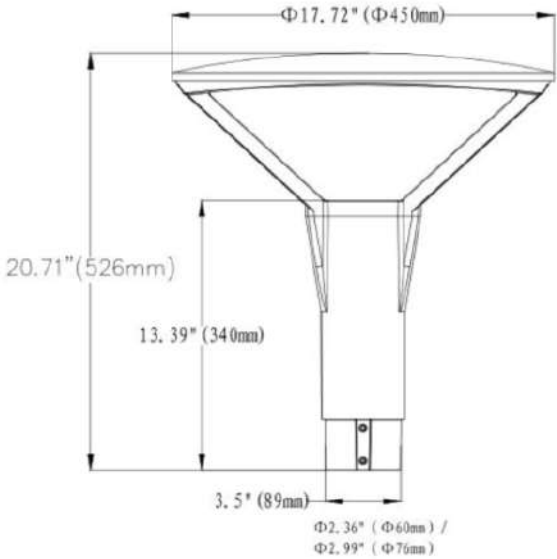

## 40 Watt LED Park Light

Part Number	MBL-PL40W-BLK-4K
Power Efficacy	40 Watt
Lumen Output	4800lm
CCT	4000K / 5000K
CRI	>80
IP Rating	IP66
Dimming	1-10V / Dali / Dimmable
Operating Temperature	-30°C to + 50°C
Lifespan	50,000hrs
Warranty	5 Years

IP66	IK08		 HOURS 50000	CRI ≥80
------	------	---	--	---------

Project Name	Type	Qty
Comments		